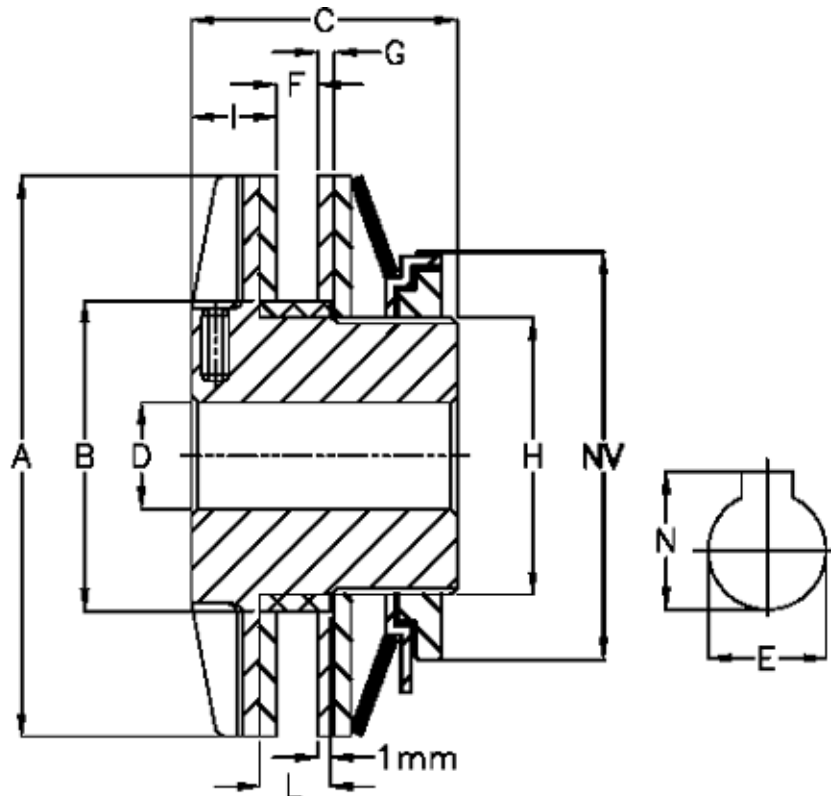

Article number: 4600706

Description: Securex torque limiter T 70/65

Measures

A = 65	L	= 14
B = 45	Largest possible bore with slot according to DIN 6885/1, E max = 22	
C = 50	Largest possible bore with slot according to DIN 6885/1, N	= 24.8
D = 10	Largest possible bore with slot according to DIN 6885/3, E max = 25	
F = 13	Largest possible bore with slot according to DIN 6885/3, N	= 27.3
G = 4	Max torque Nm	= 70
H = 36	Number of springs	= 1
I = 16	NV	= 50